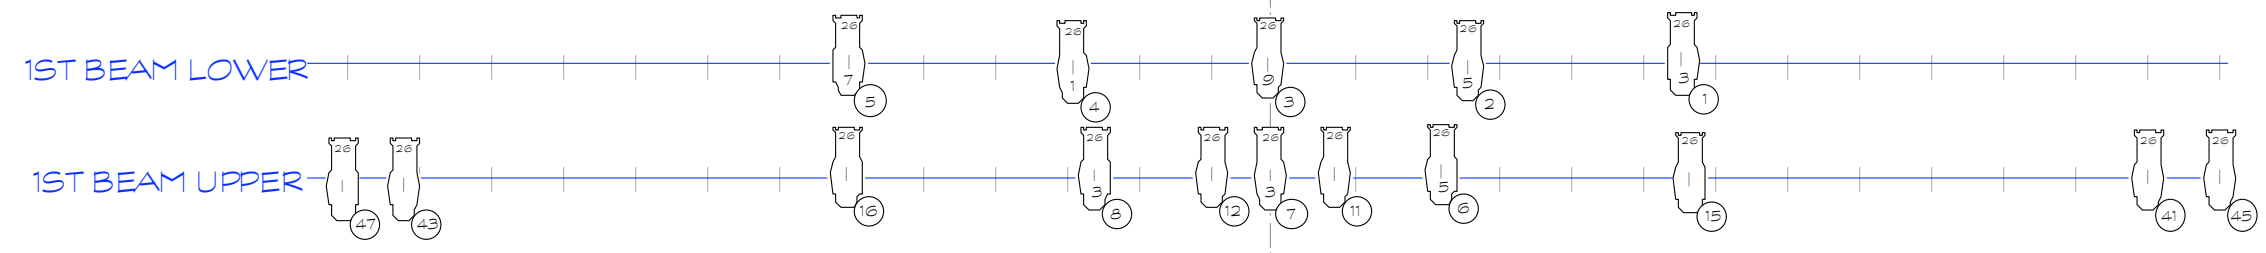

Instruments	
	36'
	50'
	6' Fresnel
	S4 WFL
	36'
	MAC250+
	S4 XFL
	R40 Strip (Floormount)
	Sky Cyc
Legend	
	Unit Number
	Channel

**Xanadu**

**LIGHT PLOT**

DIRECTOR: Dane Rhodes  
 SCENIC DESIGNER: Geoffrey Hall  
 LIGHTING DESIGNER: Diane K. Baas

SCALE: 1/2" = 1' - 0"

DATE: 5 May 2012 Revised