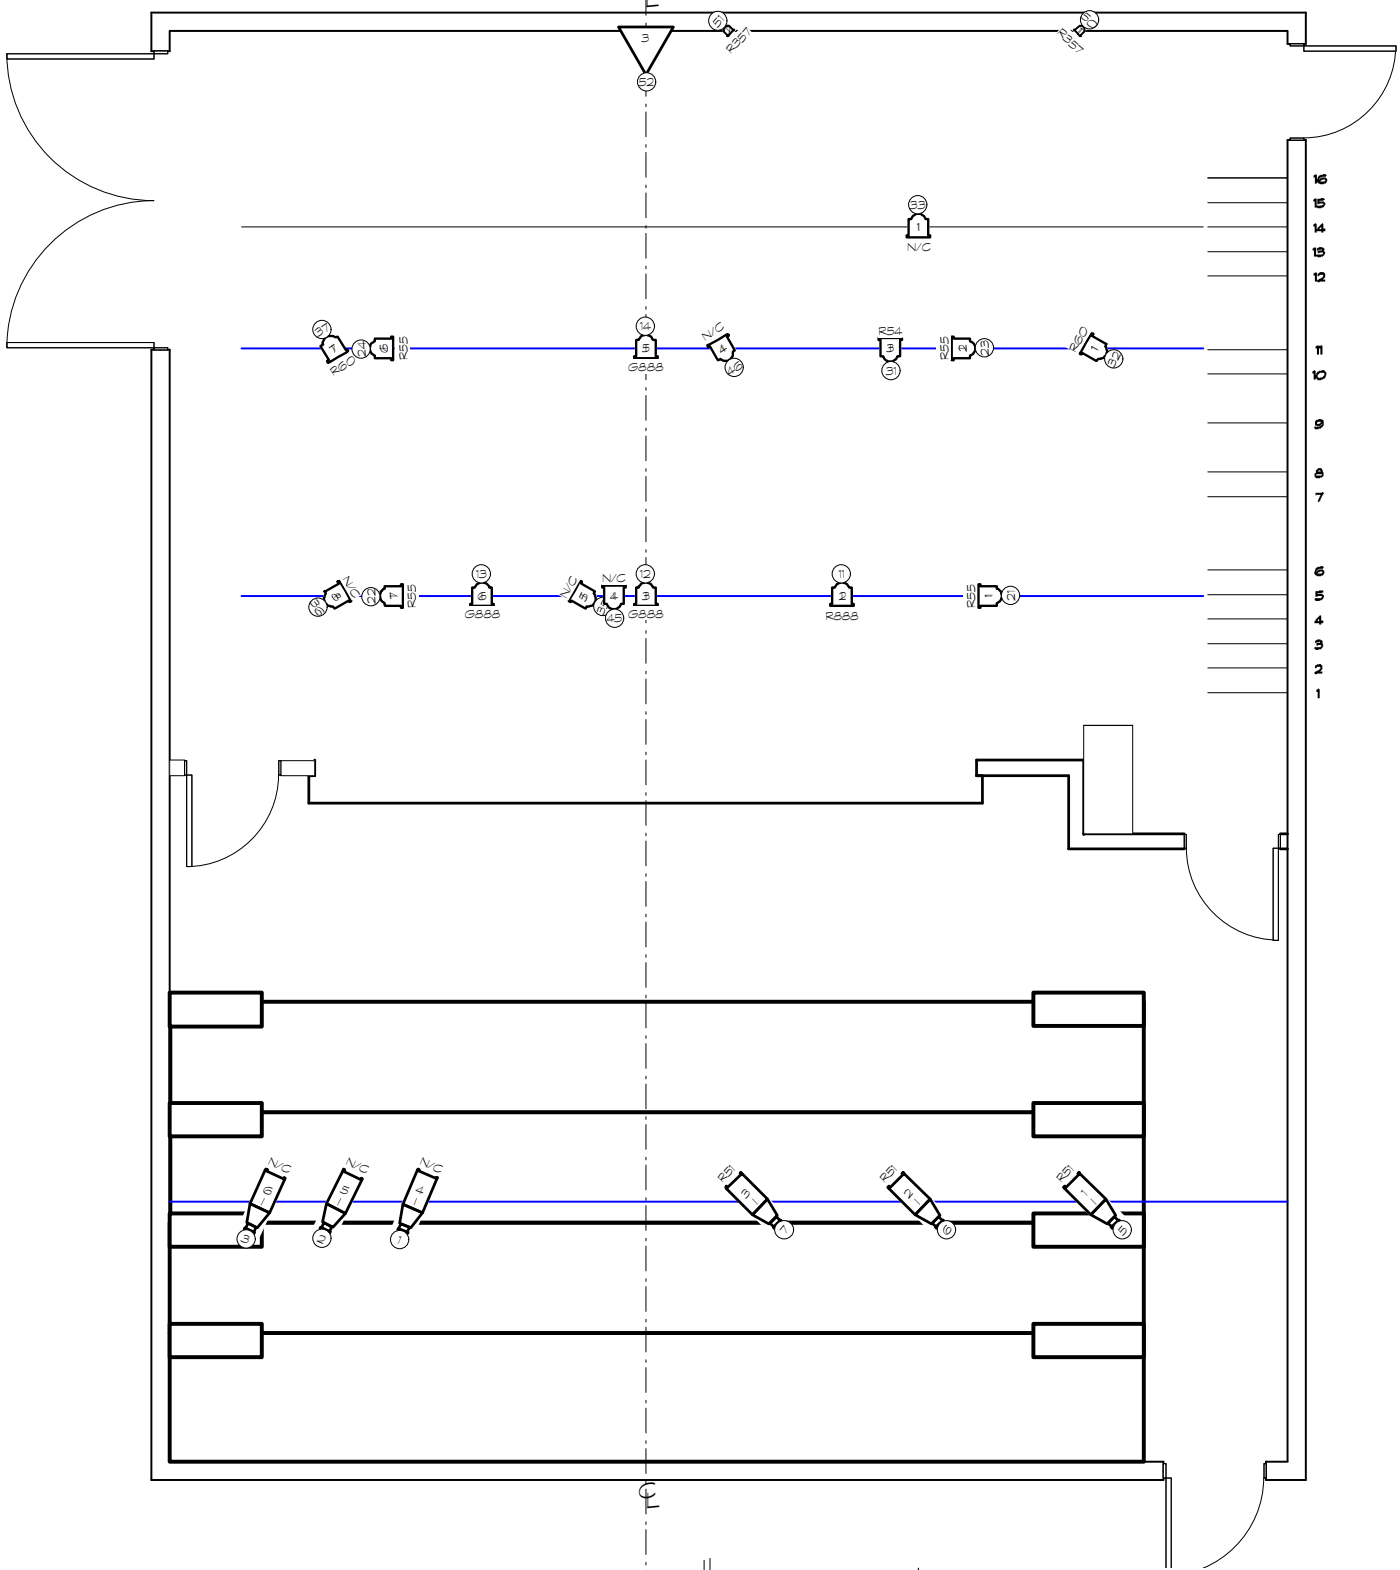

Autobiography

Channel Hookup

Channel	Dimmer	Instrument Type	Wattage	Purpose	Color	Position	Unit #
1	18	40° Berkey	1K	DL Front	N/C	FOH	4
2	11	40° Berkey	1K	DC Front	N/C	FOH	5
3	12	40° Berkey	1K	DR Front	N/C	FOH	6
5	19	40° Berkey	1K	DL Front	R51	FOH	1
6	8	40° Berkey	1K	DC Front	R51	FOH	2
7	21	40° Berkey	1K	DR Front	R51	FOH	3
11	31	6" Fresnel	750	DL Bx	R888	1 Electric	2
12	35	6" Fresnel	750	DC Bx	G888	1 Electric	3
13	29	6" Fresnel	750	DR Bx	G888	1 Electric	6
14	43	6" Fresnel	750	UC Bx	G888	2 Electric	5
21	25	6" Fresnel	750	DL Side	R55	1 Electric	1
22	34	6" Fresnel	750	DR Hi Side	R55	1 Electric	7
23	38	6" Fresnel	750	UL Hi Side	R55	2 Electric	2
24	44	6" Fresnel	750	UR Side	R55	2 Electric	6
31	39	6" Fresnel	750	UL Plat Front	R54	2 Electric	3
32	37	6" Fresnel	750	L Plat Hi Side	R60	2 Electric	1
33	41	6" Fresnel	750	L Plat Bx	N/C	2a Electric	1
35	26	6" Fresnel	750	DR Plat Hi Side	N/C	1 Electric	5
36	36	6" Fresnel	750	DR Plat Side	N/C	1 Electric	8
37	42	6" Fresnel	750	DR Plat Bx	R60	2 Electric	7
45	33	6" Fresnel	750	C Spec	N/C	1 Electric	4
46	40	6" Fresnel	750	UC Spec	N/C	2 Electric	4
50	51	3" Fresnel	300w	Plat UpBx	R357	US Wall	1
51	53	3" Fresnel	300w	Plat UpBx	R357	US Wall	2
52	55	Xmas Lights		Stars- final moment		US Wall	3

	3" Fresnel	 <p>Color Unit Number Channel</p>	Instrument Key
	6" Fresnel		
	40° Berkey		
	Practical		

<h2>An Autobiography About My Brother</h2> <h3>LIGHT PLOT</h3>	
DIRECTOR: Cliff Thompson SCENIC DESIGNER: Kevin Griffith LIGHTING DESIGNER: Diane K. Baas	
SCALE: 1/2" = 1' - 0"	
DATE: October 2011	Revised: